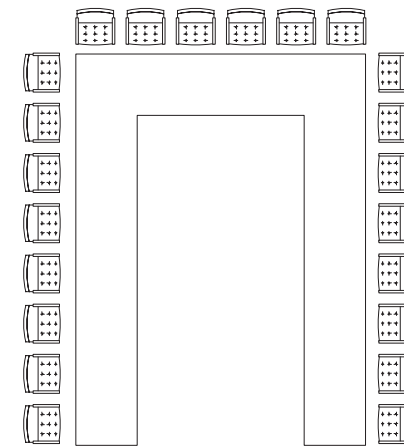

Ceremony Floor Plan

Reception Floor Plan

Option 1

Option 2

U Shape

X Shape

Option 3

Option 4

- Maximum 250 guests for Ceremony
- Maximum 100 guests for Dinner Reception
- Beach 1 Space 76 sq.m.
- Beach 2 Space 105 sq.m.

THAVORN BEACH VILLAGE RESORT & SPA

6/2 Moo 6, Nakalay Bay, Kamala Beach, Kathu, Phuket, Thailand 83150