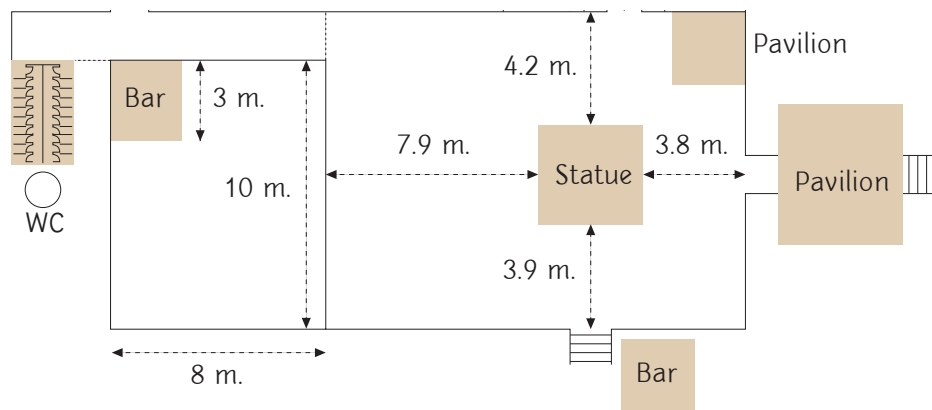

Oldsiam

Highlights:

- Indoor Thai-style teakwood house suitable for Thai weddings
- Sheltered
- High heels safe
- Close to the beach

Capacity:

- Maximum 20 guests for Thai Ceremony
- Maximum 40 guests for Dinner Reception
- Space 81 sq.m.

THAVORN BEACH VILLAGE RESORT & SPA

6/2 Moo 6, Nakalay Bay, Kamala Beach, Kathu, Phuket, Thailand 83150

Tel: +66 (0)76 618 217- 23 | wedding@thavomgroup.com | www.phuketindianwedding.com