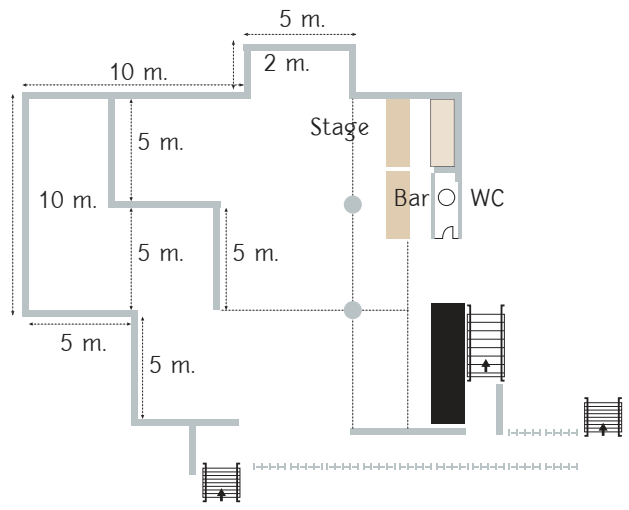

Village Club

Highlights:

- Elegant open-air lounge with views over the lagoon pool
- Sheltered
- High heels safe
- Ideal as back up venue in case of rain or bad weather

Capacity:

- Maximum 300 guests for Ceremony
- Maximum 250 guests for Dinner Reception
- Space 240 sq.m.

THAVORN BEACH VILLAGE RESORT & SPA

6/2 Moo 6, Nakalay Bay, Kamala Beach, Kathu, Phuket, Thailand 83150
Tel: +66 (0)76 618 217- 23 | wedding@thavomgroup.com | www.phuketindianwedding.com