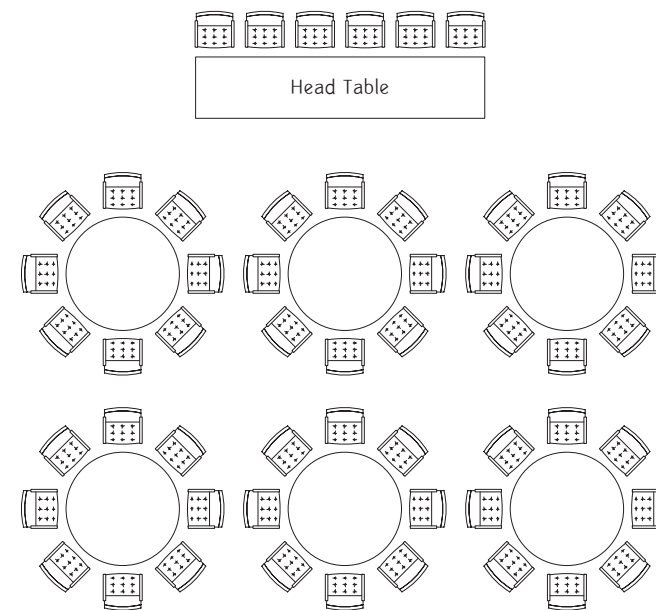

Ceremony Floor Plan

Reception Floor Plan

Option 1

Option 2

U Shape

X Shape

Option 3

Option 4

Round Table

Rectangular Table

Beach

Highlights:

- Exclusive beach area with stepping right on the sand
- Venue can be tailored from casual to elegant beach weddings
- Beachfront
- Private shoreline

Capacity:

- Maximum 250 guests for Ceremony
- Maximum 100 guests for Dinner Reception
- Beach 1 Space 76 sq.m.
- Beach 2 Space 105 sq.m.

THAVORN BEACH VILLAGE RESORT & SPA

6/2 Moo 6, Nakalay Bay, Kamala Beach, Kathu, Phuket, Thailand 83150