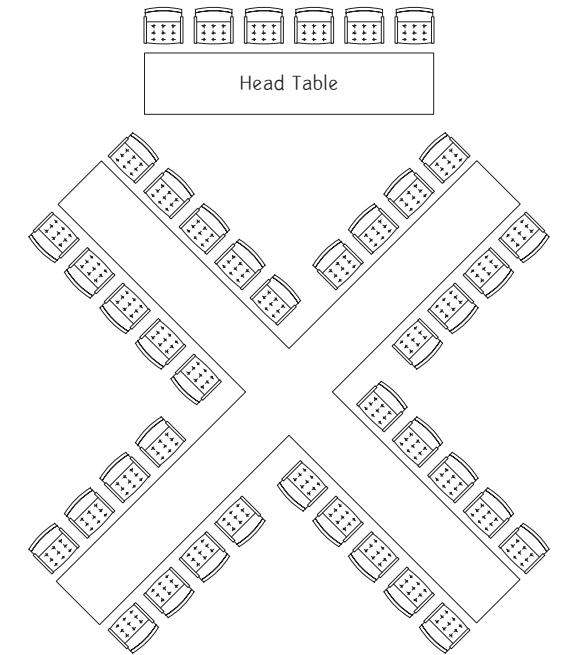

Ceremony Floor Plan

Reception Floor Plan

Option 1

Option 2

U Shape

X Shape

Option 3

Option 4

Round Table

Rectangular Table

Beach

Highlights:

- Exclusive beach area with stepping right on the sand
- Venue can be tailored from casual to elegant beach weddings
- Beachfront
- Private shoreline

Capacity:

- Maximum 250 guests for Ceremony
- Maximum 100 guests for Dinner Reception
- Beach 1 Space 76 sq.m.
- Beach 2 Space 105 sq.m.

THAVORN BEACH VILLAGE RESORT & SPA

6/2 Moo 6, Nakalay Bay, Kamala Beach, Kathu, Phuket, Thailand 83150