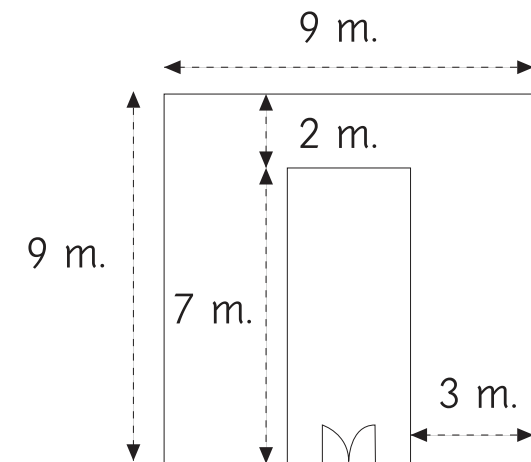

Kantok Room

Highlights:

- Indoor Thai-style teakwood house suitable for Thai weddings
- Sheltered
- High heels safe
- Close to the beach

Capacity:

- Maximum 20 guests for Thai Ceremony
- Maximum 40 guests for Dinner Reception
- Space 81 sq.m.

THAVORN BEACH VILLAGE RESORT & SPA

6/2 Moo 6, Nakalay Bay, Kamala Beach, Kathu, Phuket, Thailand 83150

Tel: +66 (0)76 618 217- 23 | wedding@thavomgroup.com | www.phuketindianwedding.com