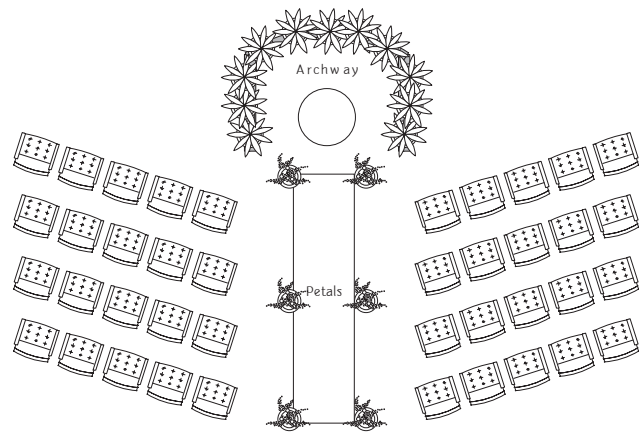

Ceremony Floor Plan

Reception Floor Plan

Option 1

Option 2

U Shape

X Shape

Option 3

Option 4

Round Table

Rectangular Table

Beach

Highlights:

- Exclusive beach area with stepping right on the sand
- Venue can be tailored from casual to elegant beach weddings
- Beachfront
- Private shoreline

Capacity:

- Maximum 250 guests for Ceremony
- Maximum 100 guests for Dinner Reception
- Beach 1 Space 76 sq.m.
- Beach 2 Space 105 sq.m.

THAVORN BEACH VILLAGE RESORT & SPA

6/2 Moo 6, Nakalay Bay, Kamala Beach, Kathu, Phuket, Thailand 83150