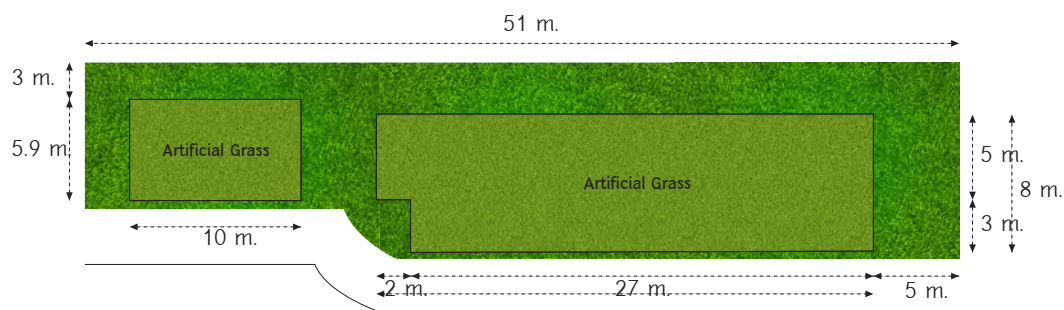

Grass Lawn

Highlights:

- A spacious shady lawn situated right next to the beach.
- Ideal for a beach wedding atmosphere without stepping right onto the sand.
- Beachfront
- Private Shoreline

Capacity:

- Maximum 400 guests for Ceremony
- Maximum 300 guests for Dinner Reception
- Space 322 sq.m.

THAVORN BEACH VILLAGE RESORT & SPA

6/2 Moo 6, Nakalay Bay, Kamala Beach, Kathu, Phuket, Thailand 83150
Tel: +66 (0)76 618 217- 23 | wedding@thavomgroup.com | www.phuketindianwedding.com