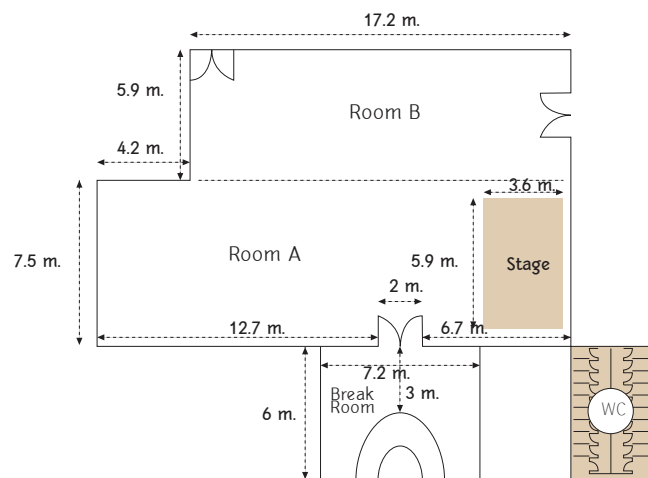

Nakalay Ballroom

Highlights:

- Indoor ballroom ideal for private ceremonies or parties late into the night!
- Sheltered
- High heels safe

Capacity:

- Maximum 150 guests for Dinner Reception
- Space 251 sq.m.

THAVORN BEACH VILLAGE RESORT & SPA

6/2 Moo 6, Nakalay Bay, Kamala Beach, Kathu, Phuket, Thailand 83150

Tel: +66 (0)76 618 217- 23 | wedding@thavomgroup.com | www.phuketindianwedding.com