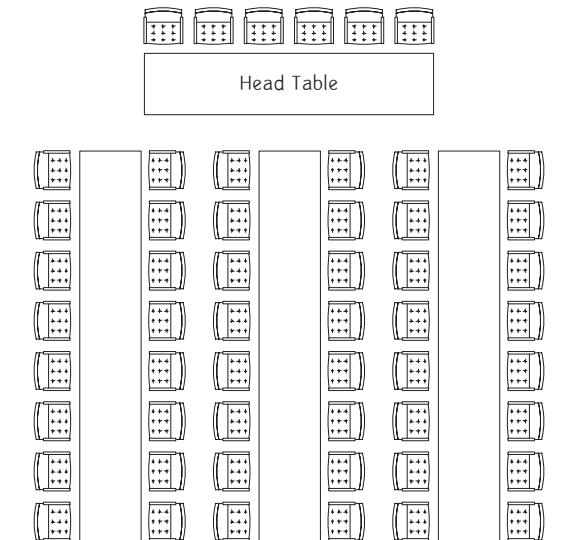

Ceremony Floor Plan

Reception Floor Plan

Option 1

Option 2

U Shape

X Shape

Option 3

Option 4

Round Table

Rectangular Table

Beach

Highlights:

- Exclusive beach area with stepping right on the sand
- Venue can be tailored from casual to elegant beach weddings
- Beachfront
- Private shoreline

Capacity:

- Maximum 250 guests for Ceremony
- Maximum 100 guests for Dinner Reception
- Beach 1 Space 76 sq.m.
- Beach 2 Space 105 sq.m.

THAVORN BEACH VILLAGE RESORT & SPA

6/2 Moo 6, Nakalay Bay, Kamala Beach, Kathu, Phuket, Thailand 83150