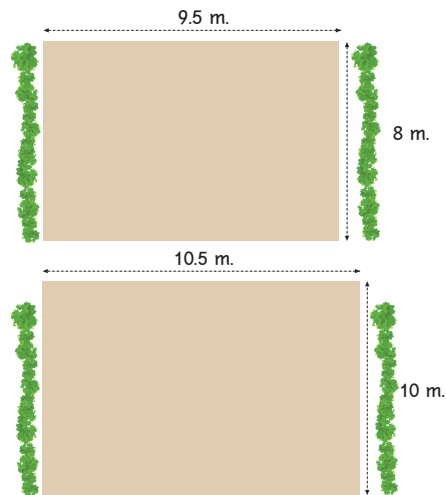

Ceremony Floor Plan

Reception Floor Plan

Option 1

Option 2

U Shape

X Shape

Option 3

Option 4

Round Table

Rectangular Table

Beach

Highlights:

- Exclusive beach area with stepping right on the sand
- Venue can be tailored from casual to elegant beach weddings
- Beachfront
- Private shoreline

Capacity:

- Maximum 250 guests for Ceremony
- Maximum 100 guests for Dinner Reception
- Beach 1 Space 76 sq.m.
- Beach 2 Space 105 sq.m.

THAVORN BEACH VILLAGE RESORT & SPA

6/2 Moo 6, Nakalay Bay, Kamala Beach, Kathu, Phuket, Thailand 83150